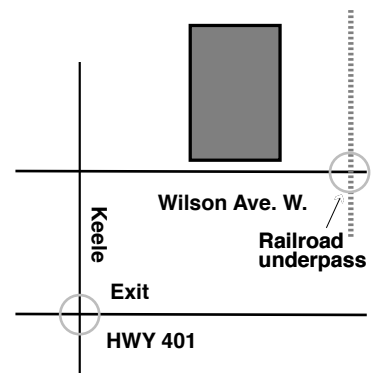

MOUNT SINAI MEMORIAL PARK

Wilson Avenue

- | | |
|------------------------|-----------------------------------|
| 1. Jewish War Veterans | 12. Y.H.H.A. |
| 2. New Beth Sholom | 13. C.H.B.S. |
| 3. New Farband | 14. T.I.B.A. |
| 4. Ind. Friendly | 15. Beth Lida |
| 5. Farband | 16. Chevra Mishnis |
| 6. Workman Circle | 17. Kiever |
| 7. Old Beth Sholom | 18. Palmerston |
| 8. Pride of Israel | 19. New Radomer |
| 9. Ozrowar | 20. New Shaarei Shomayim |
| 10. Radomer | 21. Sunnyside |
| 11. Shaarei Shomayim | 22. Shaarei Tefillah Congregation |

MOUNT SINAI MEMORIAL PARK

986 Wilson Ave., east of Keele, north side (416) 633-2200