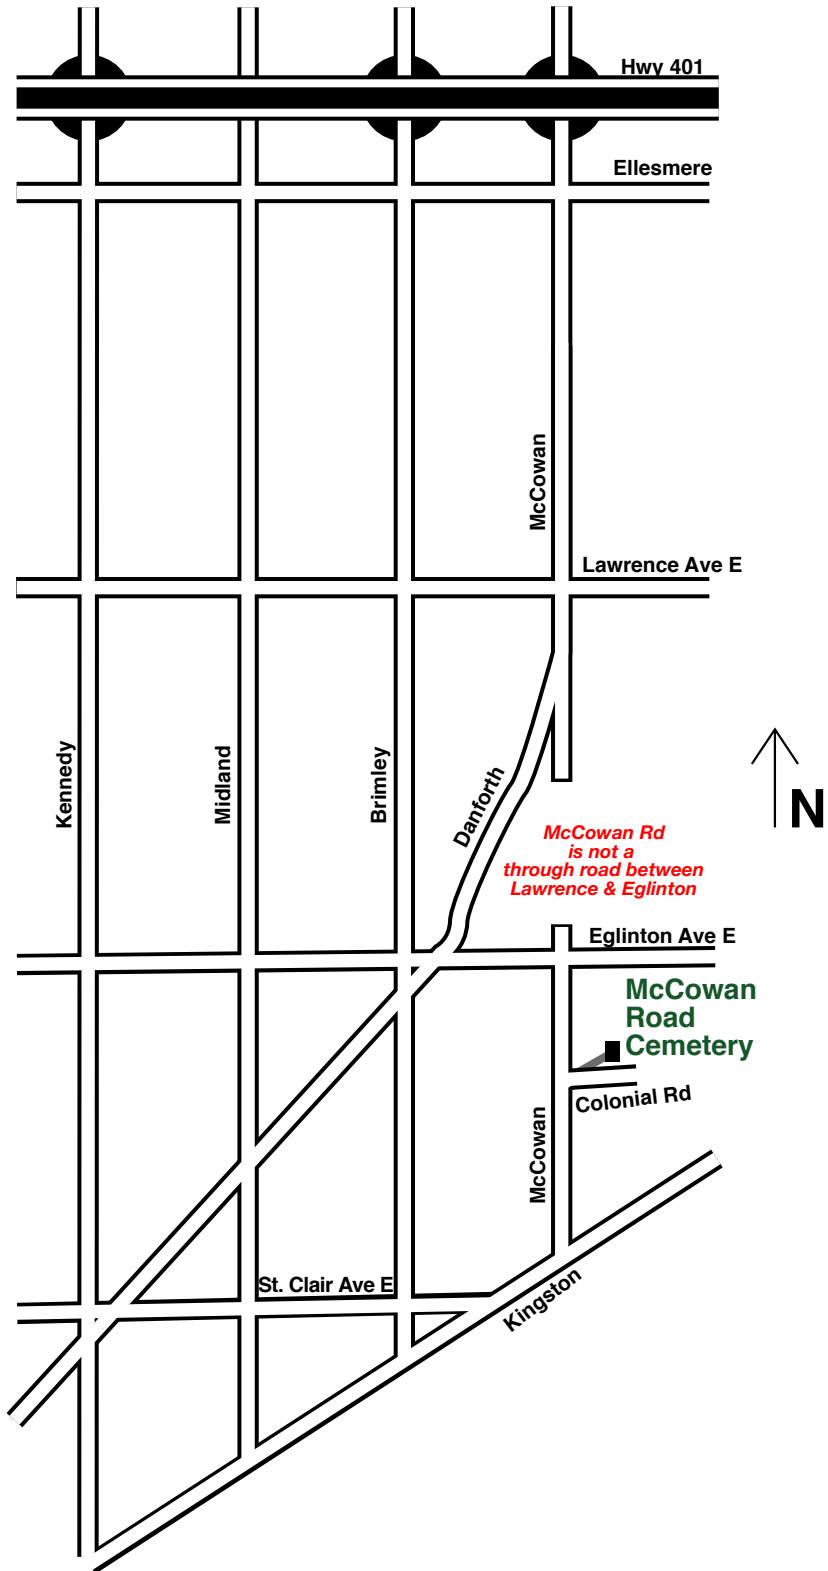

McCowan Road Cemetery

(a.k.a. Machzikei B'nai Israel)

McCOWAN ROAD CEMETERY

Eglinton & McCowan

Entrance at gate, Colonial Road

Tel: 416 789-3213 (Requires appointment for visit)