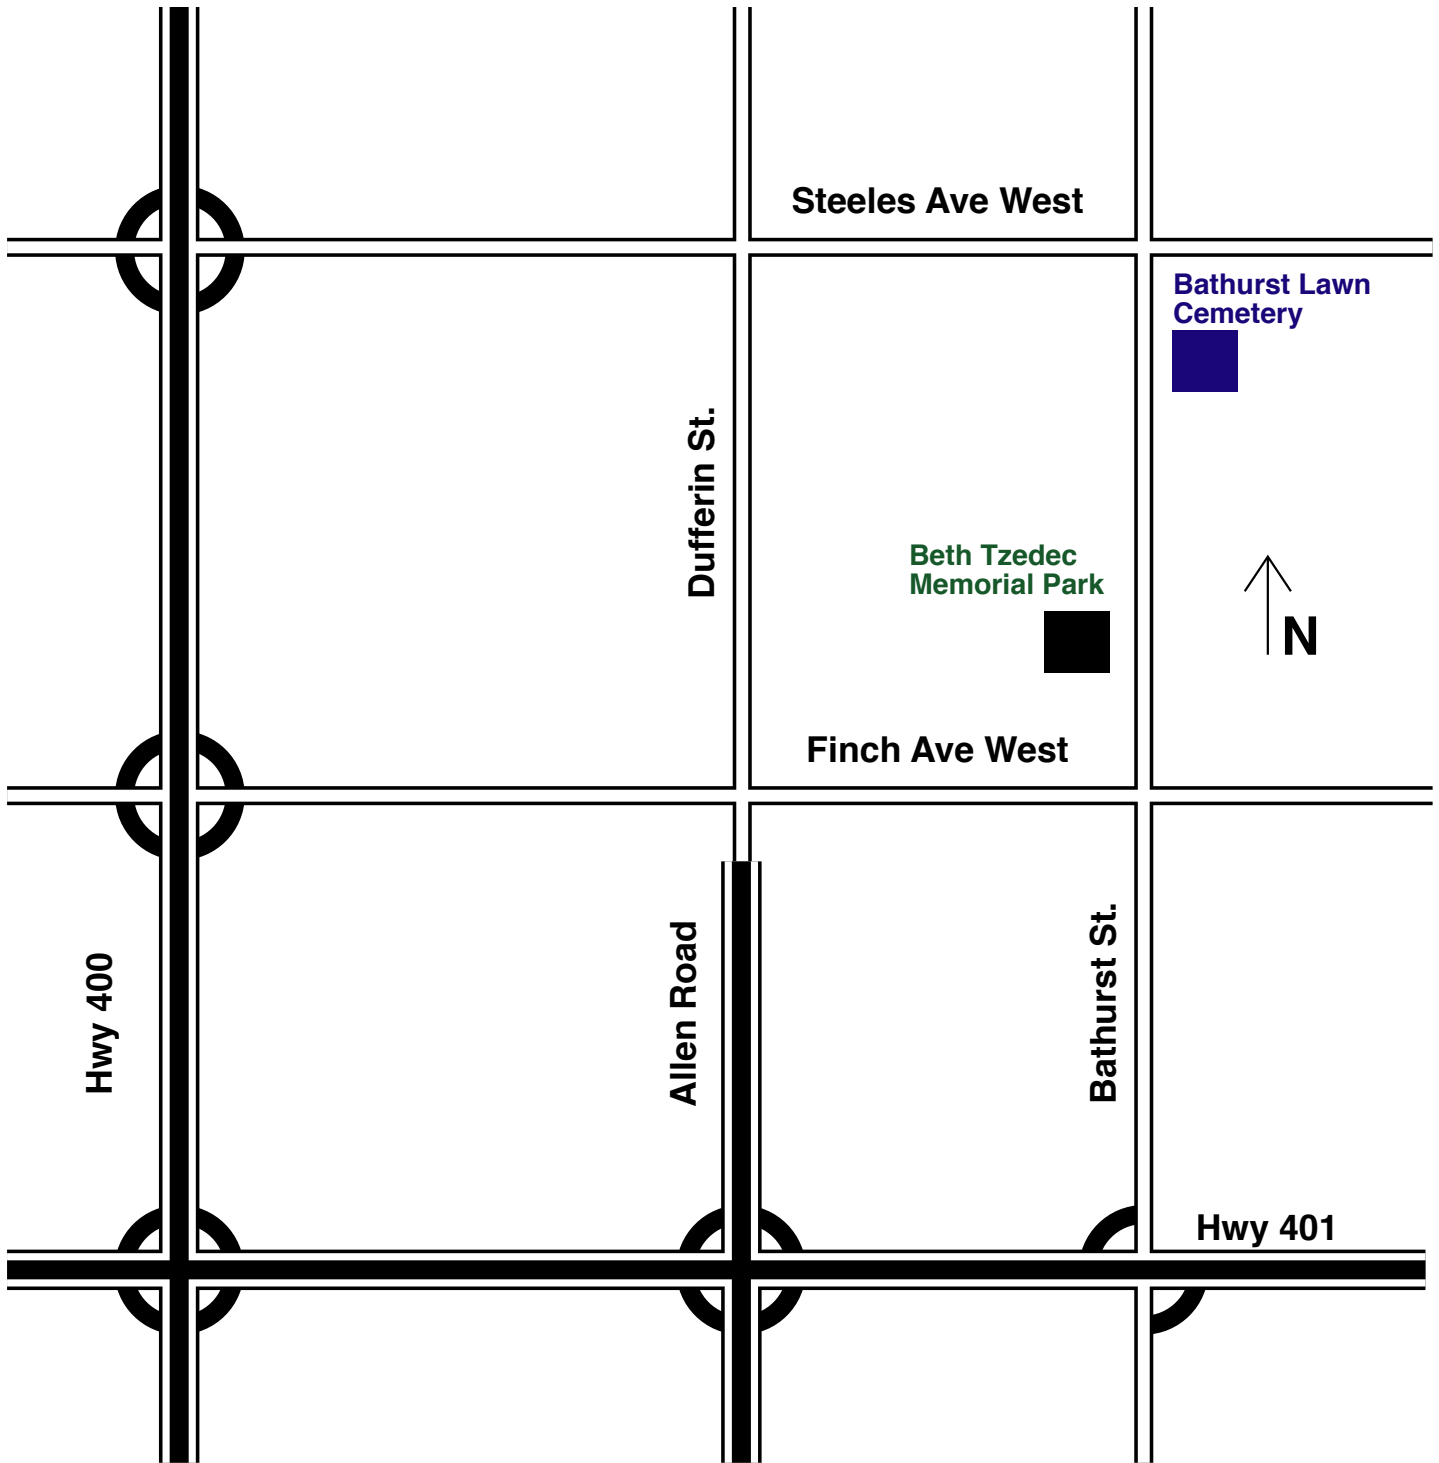

Beth Tzedec Memorial Park

BETH TZEDEC MEMORIAL PARK

5822 Bathurst Street, Toronto

(On the west side of Bathurst, north of Finch)

Tel: 416-665-3036